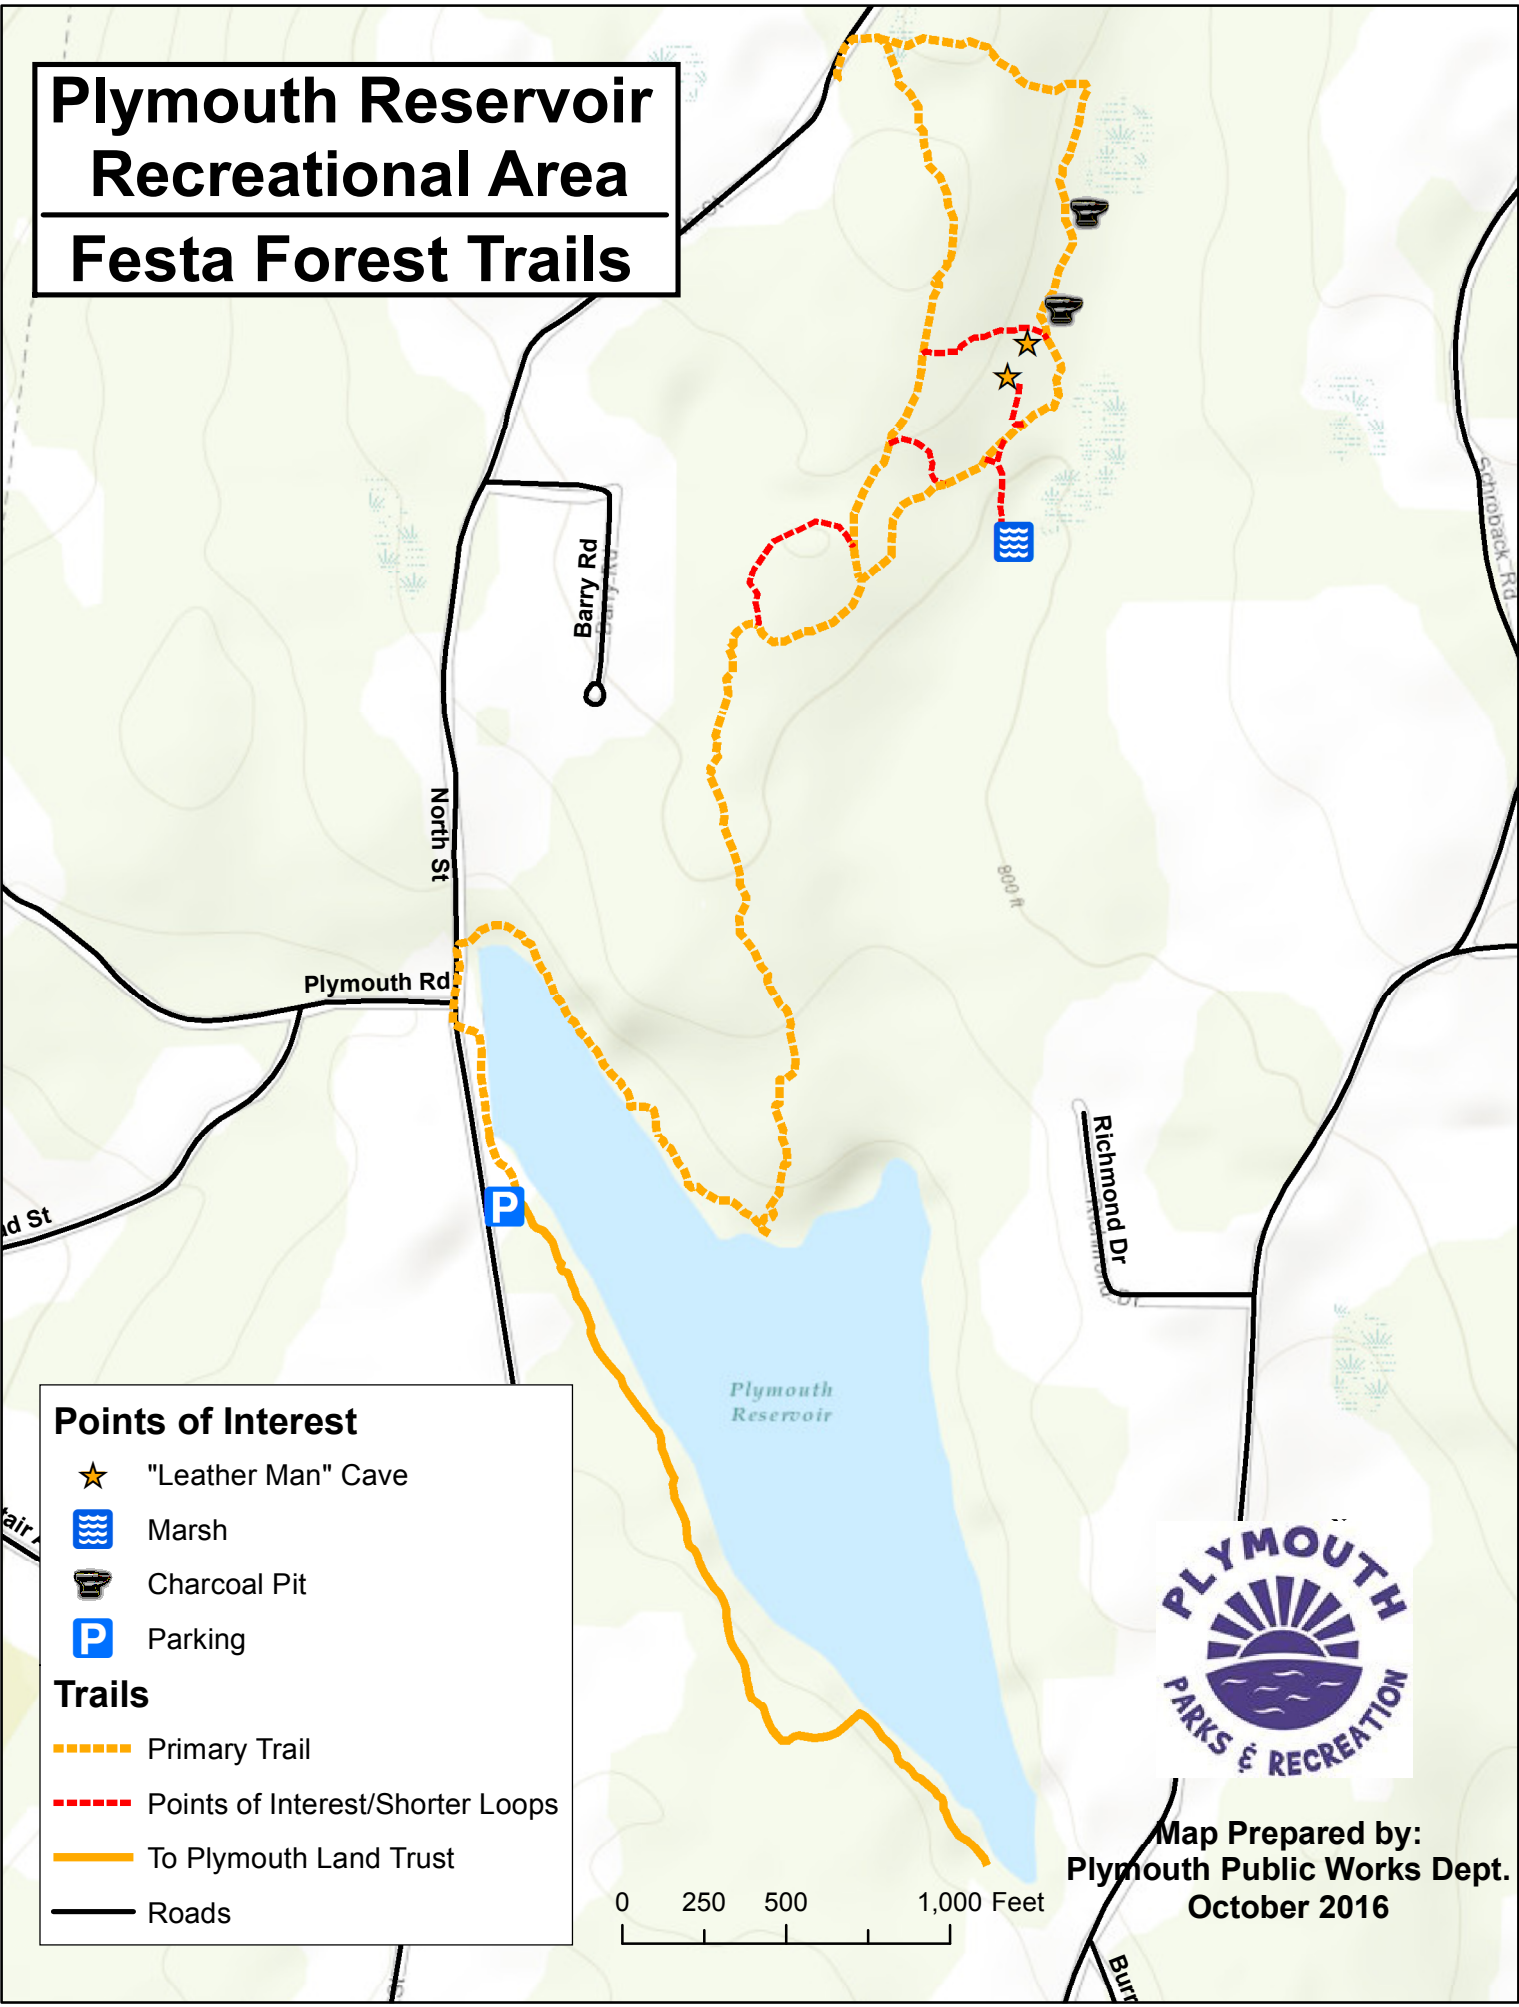

Plymouth Reservoir Recreational Area Festa Forest Trails

Points of Interest

- ★ "Leather Man" Cave
- Marsh
- Charcoal Pit
- P Parking

Trails

- Primary Trail
- Points of Interest/Shorter Loops
- To Plymouth Land Trust
- Roads

Map Prepared by:
Plymouth Public Works Dept.
October 2016